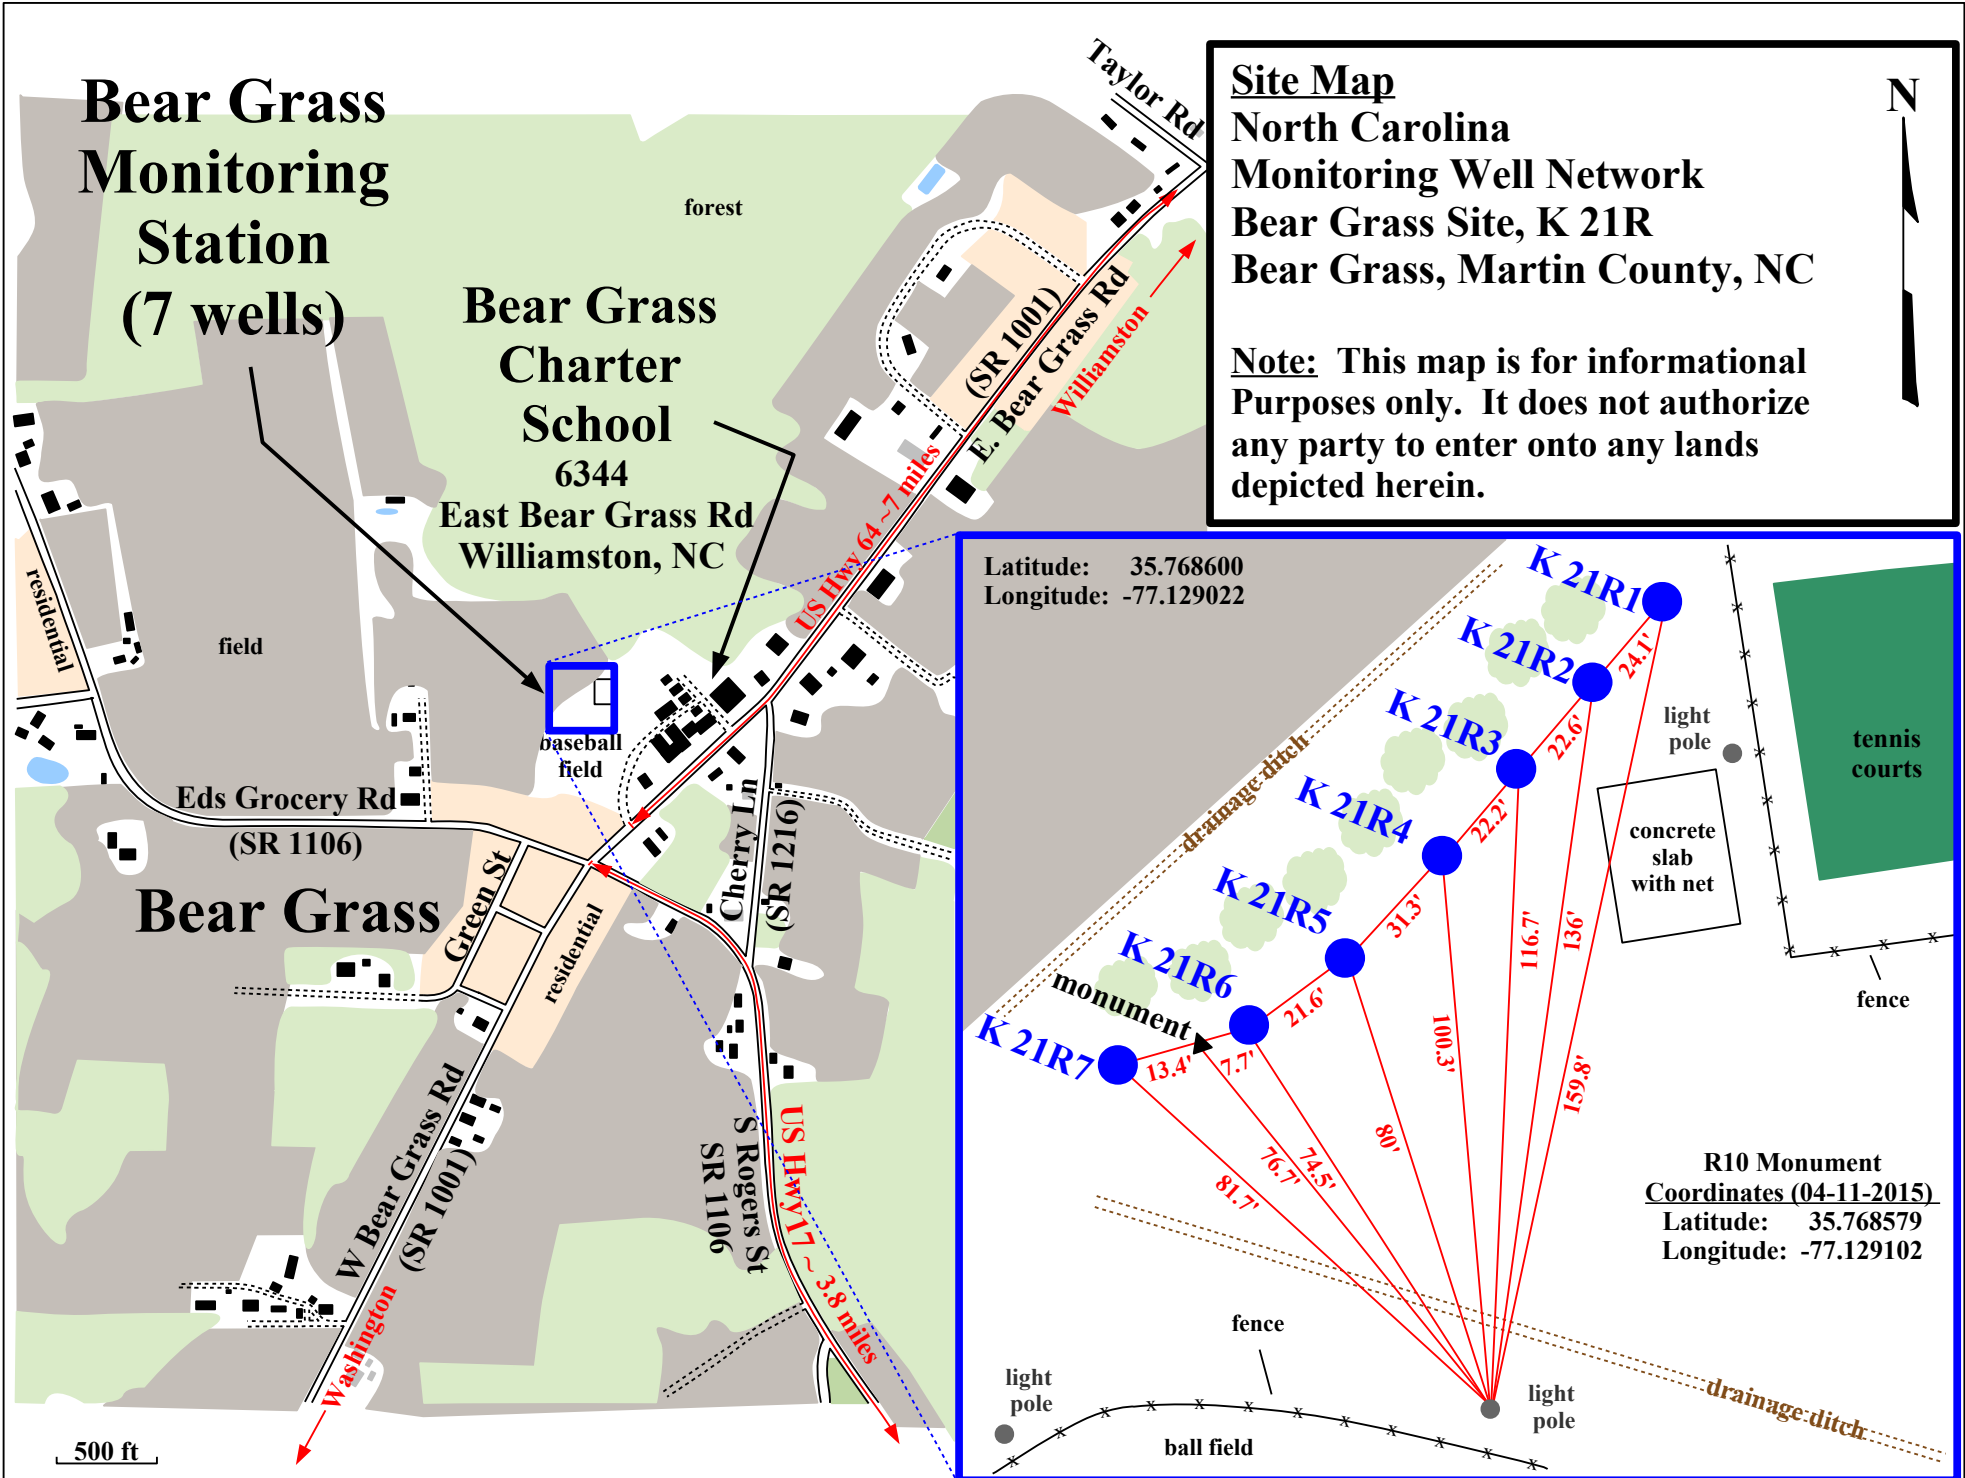

# Bear Grass Monitoring Station (7 wells)

**Bear Grass Charter School**  
6344 East Bear Grass Rd  
Williamston, NC

## Site Map North Carolina Monitoring Well Network Bear Grass Site, K 21R Bear Grass, Martin County, NC

**Note:** This map is for informational Purposes only. It does not authorize any party to enter onto any lands depicted herein.

Latitude: 35.768600  
Longitude: -77.129022

**R10 Monument  
Coordinates (04-11-2015)**  
Latitude: 35.768579  
Longitude: -77.129102