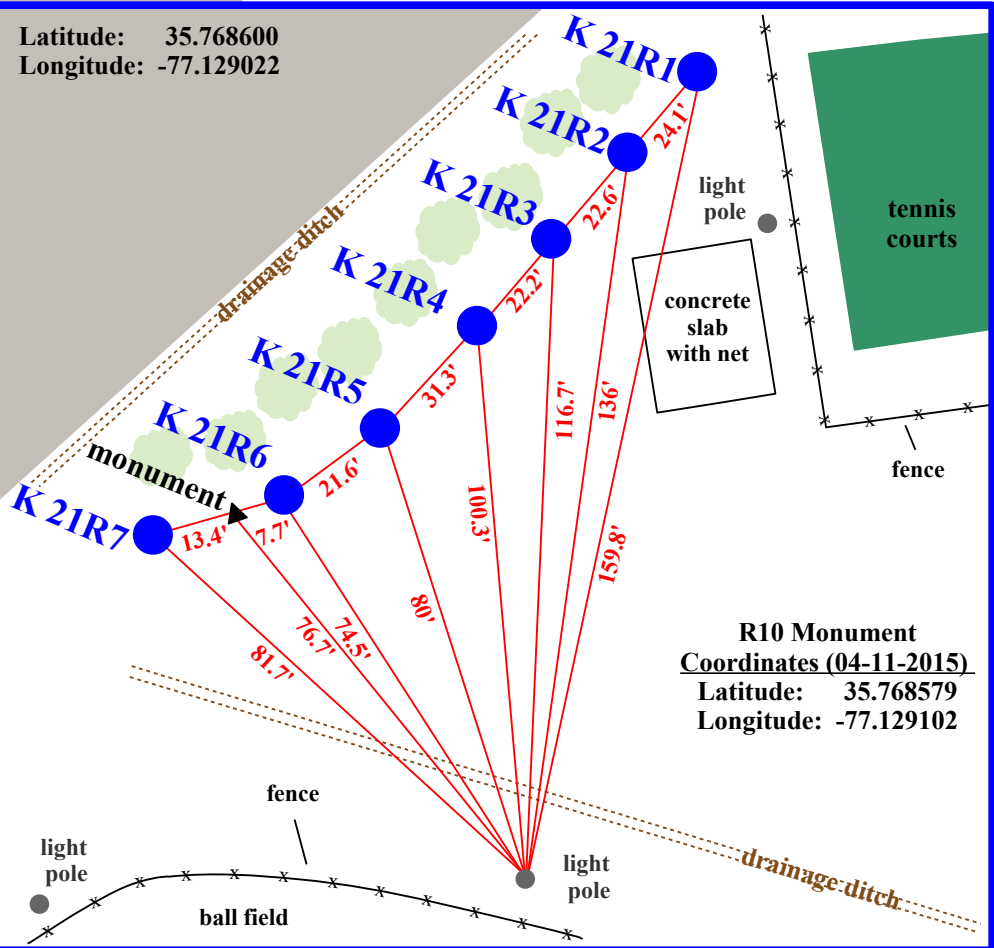

# Bear Grass Monitoring Station (7 wells)

**Bear Grass Charter School**  
6344 East Bear Grass Rd  
Williamston, NC

## Site Map North Carolina Monitoring Well Network Bear Grass Site, K 21R Bear Grass, Martin County, NC

**Note:** This map is for informational Purposes only. It does not authorize any party to enter onto any lands depicted herein.

Latitude: 35.768600  
Longitude: -77.129022

**R10 Monument  
Coordinates (04-11-2015)**  
Latitude: 35.768579  
Longitude: -77.129102